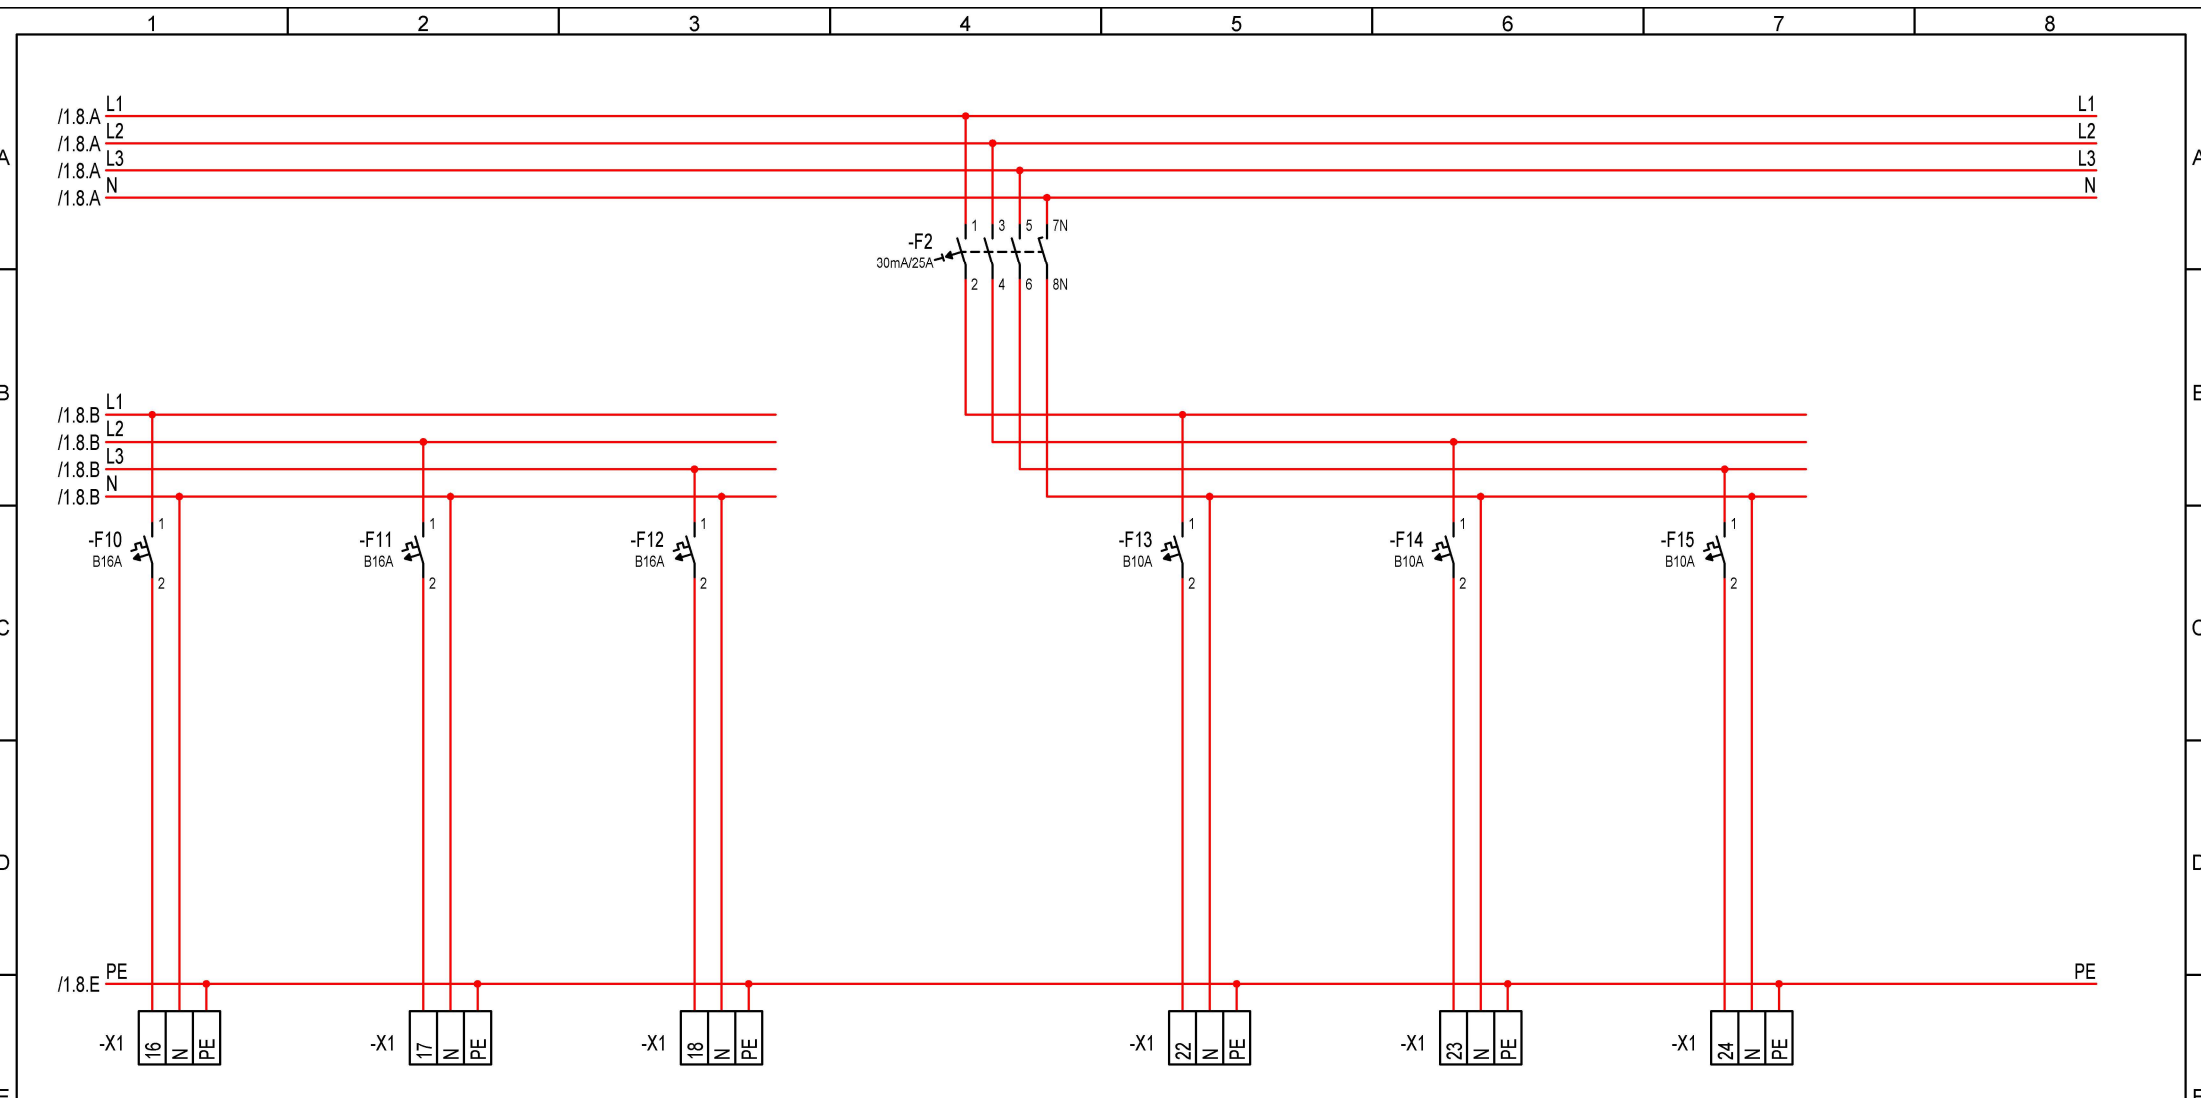

Circuit	1 49.33A 34.2kW	5 16A 3.7kW	6 16A 3.7kW	7 16A 3.7kW	8 16A 3.7kW	9 16A 3.7kW
Cable	-1 NYY-J 5x4	-4 NYM-J 3x2.5 3.8m	-5 NYM-J 3x2.5 8m	-6 NYM-J 3x2.5 10.6m	-7 NYM-J 3x2.5 9.4m	-8 NYM-J 3x2.5 13.8m
Description	Supply	RCD	Sockets	Spckets	Sockets	Sockets
		Corridor	Boiler	Room 2	Bathroom	Room 1

Circuit	10 16A 3.7kW	11 16A 3.7kW	12 16A 3.7kW	14 0.87A 0.2kW	15 1.3A 0.3kW	16 1.33A 0.3kW
Cable	-9 NYM-J 3x2.5 12.1m	-10 NYM-J 3x2.5 7m	-11 NYM-J 3x2.5 3.5m	-13 NYM-J 3x1.5 18.3m	-14 NYM-J 3x1.5 8.8m	-15 NYM-J 3x1.5 7.1m
Description	Sockets Kitchen and pantry	Sockets Kitchen	Sockets Living room	RCD Lighting Corridor	Lighting Bathroom, boiler, rooms	Lighting Kitchen and living room